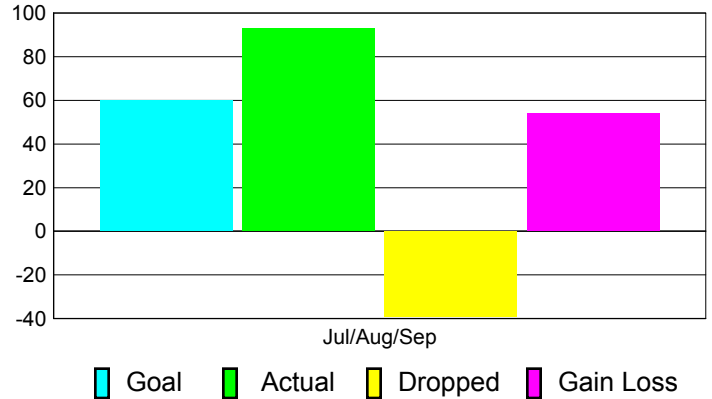

### YTD Status Quo Clubs 2012-2013

Status Quo Clubs Compared to Status Quo Members

## MEMBERSHIP

**Membership Results  
2012-2013**

**Membership  
2011-2012**

Month	Net Memb Goal	Actual New Memb	Actual Dropped Memb	Gain/Loss of Memb	Gain/Loss of Memb
Jul/Aug/Sep	60	93	-39	54	26
<b>Totals</b>	<b>60</b>	<b>93</b>	<b>-39</b>	<b>54</b>	<b>26</b>

### Membership Results 2012-2013

Goal, New, Dropped, Gain/Loss

### Comparison of Membership Gain/Loss

Current Year Compared to the Previous Year